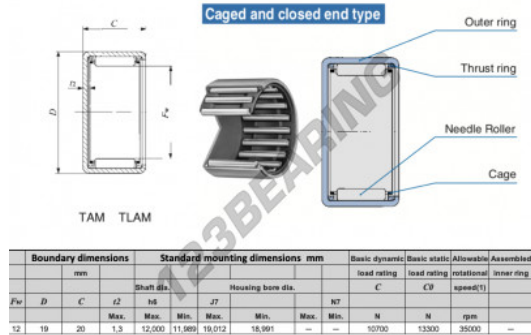

## Drawn cup roller bearing TAM1220-IKO - TAM1220-IKO

<https://www.123bearing.eu/bearing-housing/needle-roller-bearing/drawn-cup/tam1220-iko>

### PRODUCT FEATURES

Brand	IKO
N° Ean13	3616060598813
Inside diameter	12 mm
Inside diameter	0.472" inch
Outside diameter	19 mm
Outside diameter	0.748" inch
Thickness	20 mm
Thickness	0.787" inch
Limiting speed	35000 rpm
Dynamic load	10.7 kN
Static load	13.3 kN
Packaging	1