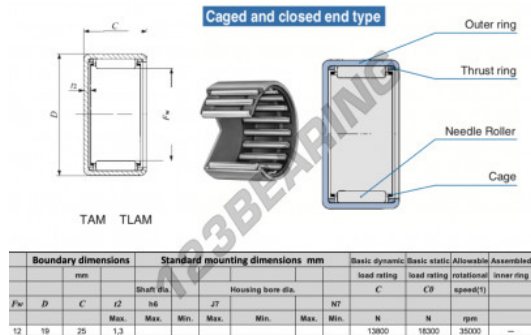

Drawn cup roller bearing TAM1225-IKO - TAM1225-IKO

<https://www.123bearing.eu/bearing-housing/needle-roller-bearing/drawn-cup/tam1225-iko>

PRODUCT FEATURES

Brand	IKO
N° Ean13	3616060598820
Inside diameter	12 mm
Outside diameter	19 mm
Thickness	25 mm
Limiting speed	35000 rpm
Dynamic load	13.8 kN
Static load	18.3 kN
Packaging	1