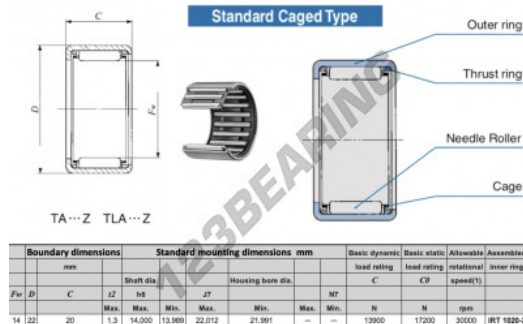

Drawn cup roller bearing TA1420-Z-IKO - TA1420-Z-IKO

<https://www.123bearing.eu/bearing-housing/needle-roller-bearing/drawn-cup/ta1420-z-iko>

PRODUCT FEATURES

Brand	IKO
N° Ean13	3616060598851
Inside diameter	14 mm
Outside diameter	22 mm
Thickness	20 mm
Limiting speed	30000 rpm
Weight	24 g
Dynamic load	13.9 kN
Static load	17.2 kN
Packaging	1