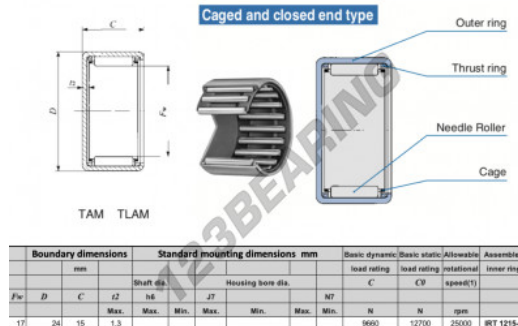

Drawn cup roller bearing TAM1715-IKO - TAM1715-IKO

<https://www.123bearing.eu/bearing-housing/needle-roller-bearing/drawn-cup/tam1715-iko>

PRODUCT FEATURES

Brand	IKO
N° Ean13	3616060598967
Inside diameter	17 mm
Outside diameter	24 mm
Thickness	15 mm
Limiting speed	25000 rpm
Dynamic load	9.66 kN
Static load	12.7 kN
Packaging	1