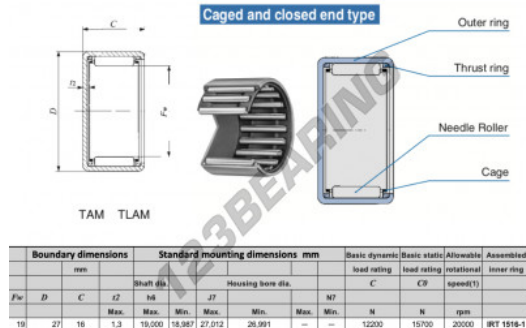

Drawn cup roller bearing TAM1916-IKO - TAM1916-IKO

<https://www.123bearing.eu/bearing-housing/needle-roller-bearing/drawn-cup/tam1916-iko>

PRODUCT FEATURES

Brand	IKO
N° Ean13	3616060599049
Inside diameter	19 mm
Outside diameter	27 mm
Thickness	16 mm
Limiting speed	20000 rpm
Dynamic load	12.2 kN
Static load	15.7 kN
Packaging	1