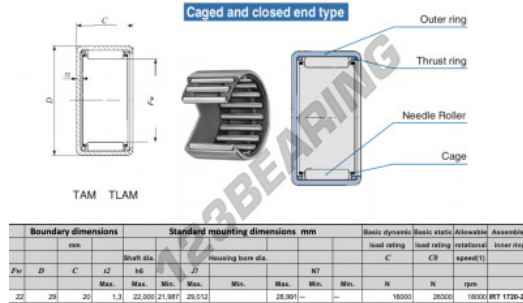

Drawn cup roller bearing TAM2220-IKO - TAM2220-IKO

<https://www.123bearing.eu/bearing-housing/needle-roller-bearing/drawn-cup/tam2220-iko>

PRODUCT FEATURES

Brand	IKO
N° Ean13	3616060599179
Inside diameter	22 mm
Inside diameter	0.866" inch
Outside diameter	29 mm
Outside diameter	1.142" inch
Thickness	20 mm
Thickness	0.787" inch
Limiting speed	18000 rpm
Dynamic load	16 kN
Static load	26 kN
Packaging	1