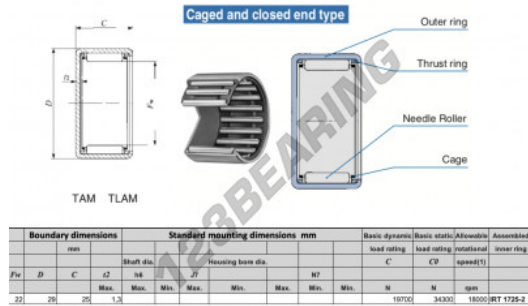

Drawn cup roller bearing TAM2225-IKO - TAM2225-IKO

<https://www.123bearing.eu/bearing-housing/needle-roller-bearing/drawn-cup/tam2225-iko>

PRODUCT FEATURES

Brand	IKO
N° Ean13	3616060599186
Inside diameter	22 mm
Outside diameter	29 mm
Thickness	25 mm
Limiting speed	18000 rpm
Dynamic load	19.7 kN
Static load	34.3 kN
Packaging	1