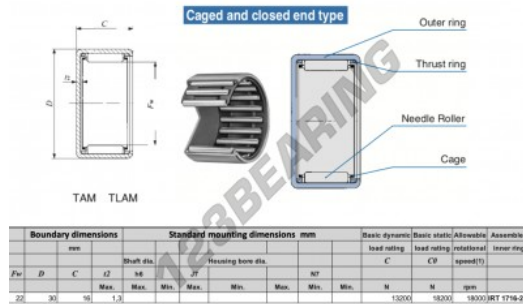

Drawn cup roller bearing TAM223016-IKO - TAM223016-IKO

<https://www.123bearing.eu/bearing-housing/needle-roller-bearing/drawn-cup/tam223016-iko>

PRODUCT FEATURES

| | |
|------------------|---------------|
| Brand | IKO |
| N° Ean13 | 3616060599209 |
| Inside diameter | 22 mm |
| Outside diameter | 30 mm |
| Thickness | 16 mm |
| Limiting speed | 18000 rpm |
| Dynamic load | 13.2 kN |
| Static load | 18.2 kN |
| Packaging | 1 |