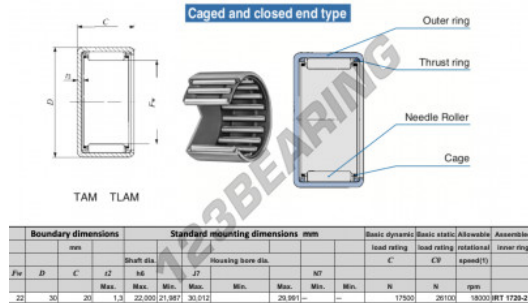

## Drawn cup roller bearing TAM223020-IKO - TAM223020-IKO

<https://www.123bearing.eu/bearing-housing/needle-roller-bearing/drawn-cup/tam223020-iko>

### PRODUCT FEATURES

Brand	IKO
N° Ean13	3616060599216
Inside diameter	22 mm
Outside diameter	30 mm
Thickness	20 mm
Limiting speed	18000 rpm
Dynamic load	17.5 kN
Static load	26.1 kN
Packaging	1

[contact@123bearing.eu](mailto:contact@123bearing.eu)