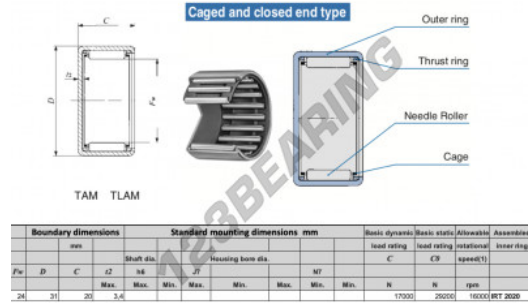

Drawn cup roller bearing TAM2420-IKO - TAM2420-IKO

<https://www.123bearing.eu/bearing-housing/needle-roller-bearing/drawn-cup/tam2420-iko>

PRODUCT FEATURES

Brand	IKO
N° Ean13	3616060599223
Inside diameter	24 mm
Inside diameter	0.945" inch
Outside diameter	31 mm
Outside diameter	1.22" inch
Thickness	20 mm
Thickness	0.787" inch
Limiting speed	16000 rpm
Dynamic load	17 kN
Static load	29.2 kN
Packaging	1