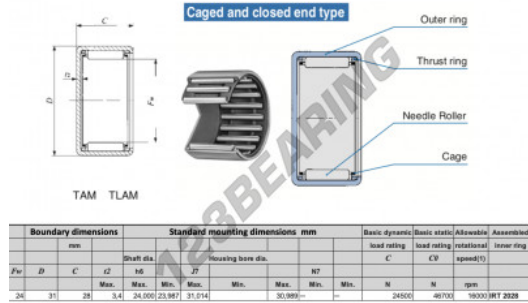

## Drawn cup roller bearing TAM2428-IKO - TAM2428-IKO

<https://www.123bearing.eu/bearing-housing/needle-roller-bearing/drawn-cup/tam2428-iko>

### PRODUCT FEATURES

Brand	IKO
N° Ean13	3616060599230
Inside diameter	24 mm
Outside diameter	31 mm
Thickness	28 mm
Limiting speed	16000 rpm
Dynamic load	24.5 kN
Static load	46.7 kN
Packaging	1

[contact@123bearing.eu](mailto:contact@123bearing.eu)