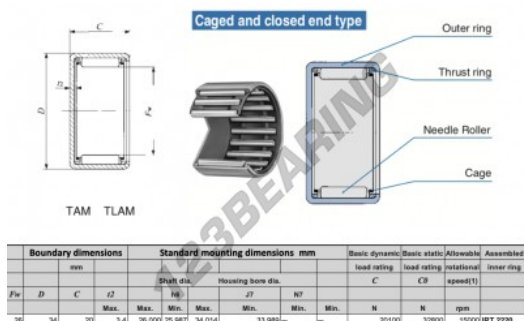

Drawn cup roller bearing TAM2620-IKO - TAM2620-IKO

<https://www.123bearing.eu/bearing-housing/needle-roller-bearing/drawn-cup/tam2620-iko>

PRODUCT FEATURES

Brand	IKO
N° Ean13	3616060599353
Inside diameter	26 mm
Inside diameter	1.024" inch
Outside diameter	34 mm
Outside diameter	1.339" inch
Thickness	20 mm
Thickness	0.787" inch
Limiting speed	15000 rpm
Dynamic load	20.1 kN
Static load	32.8 kN
Packaging	1