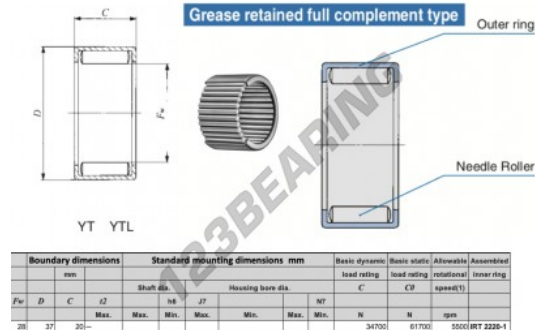

Drawn cup roller bearing YT2820-IKO - YT2820-IKO

<https://www.123bearing.eu/bearing-housing/needle-roller-bearing/drawn-cup/yt2820-iko>

PRODUCT FEATURES

Brand	IKO
N° Ean13	3616060599445
Inside diameter	28 mm
Outside diameter	37 mm
Thickness	20 mm
Limiting speed	5500 rpm
Dynamic load	34.7 kN
Static load	61.7 kN
Packaging	1