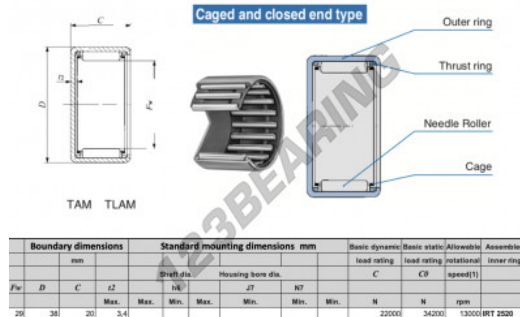

## Drawn cup roller bearing TAM2920-IKO - TAM2920-IKO

<https://www.123bearing.eu/bearing-housing/needle-roller-bearing/drawn-cup/tam2920-iko>

### PRODUCT FEATURES

Brand	IKO
N° Ean13	3616060599452
Inside diameter	29 mm
Outside diameter	38 mm
Thickness	20 mm
Limiting speed	13000 rpm
Dynamic load	22 kN
Static load	34.2 kN
Packaging	1

[contact@123bearing.eu](mailto:contact@123bearing.eu)