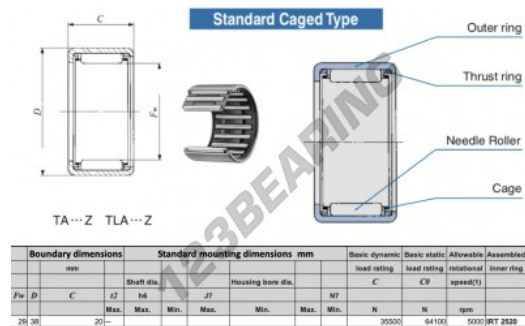

Drawn cup roller bearing YT2920-IKO - YT2920-IKO

<https://www.123bearing.eu/bearing-housing/needle-roller-bearing/drawn-cup/yt2920-iko>

PRODUCT FEATURES

Brand	IKO
N° Ean13	3616060599599
Inside diameter	29 mm
Outside diameter	38 mm
Thickness	20 mm
Limiting speed	5000 rpm
Dynamic load	35.5 kN
Static load	64.1 kN
Packaging	1