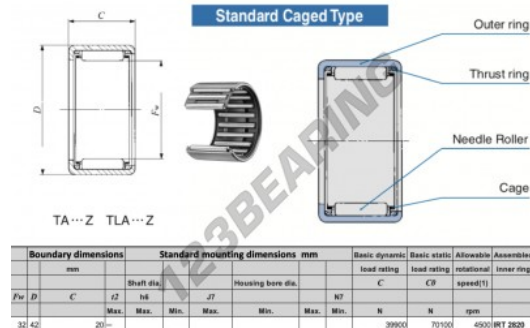

## Drawn cup roller bearing YT3220-IKO - YT3220-IKO

<https://www.123bearing.eu/bearing-housing/needle-roller-bearing/drawn-cup/yt3220-iko>

### PRODUCT FEATURES

Brand	IKO
N° Ean13	3616060599605
Inside diameter	32 mm
Inside diameter	1.26" inch
Outside diameter	42 mm
Outside diameter	1.654" inch
Thickness	20 mm
Thickness	0.787" inch
Limiting speed	5000 rpm
Weight	72 g
Dynamic load	39.9 kN
Static load	70.1 kN
Packaging	1
Standard	No standard