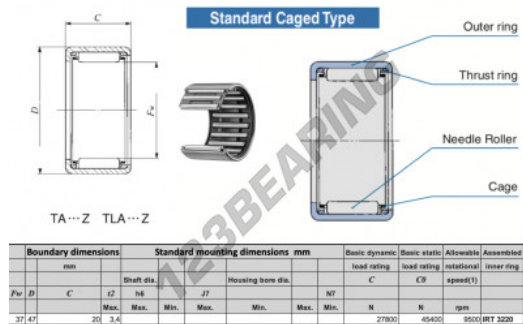

Drawn cup roller bearing TAM3720-IKO - TAM3720-IKO

<https://www.123bearing.eu/bearing-housing/needle-roller-bearing/drawn-cup/tam3720-iko>

PRODUCT FEATURES

| | |
|------------------|---------------|
| Brand | IKO |
| N° Ean13 | 3616060599629 |
| Inside diameter | 37 mm |
| Outside diameter | 47 mm |
| Thickness | 20 mm |
| Limiting speed | 9500 rpm |
| Dynamic load | 27.8 kN |
| Static load | 45.4 kN |
| Packaging | 1 |