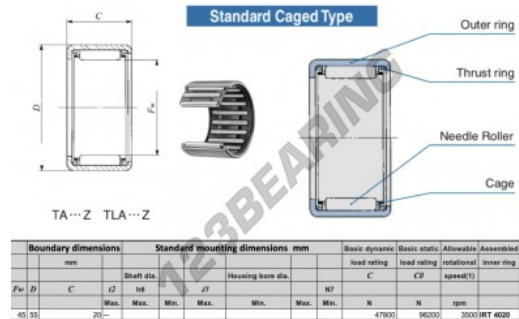

## Drawn cup roller bearing YT4520-IKO - YT4520-IKO

<https://www.123bearing.eu/bearing-housing/needle-roller-bearing/drawn-cup/yt4520-iko>

### PRODUCT FEATURES

|                  |               |
|------------------|---------------|
| Brand            | IKO           |
| N° Ean13         | 3616060599803 |
| Inside diameter  | 45 mm         |
| Outside diameter | 55 mm         |
| Thickness        | 20 mm         |
| Limiting speed   | 3500 rpm      |
| Dynamic load     | 47.8 kN       |
| Static load      | 98.2 kN       |
| Packaging        | 1             |