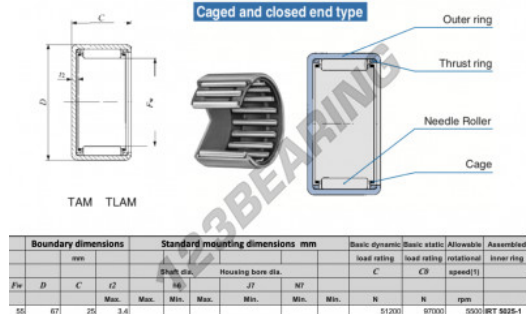

Drawn cup roller bearing TAM5525-IKO - TAM5525-IKO

<https://www.123bearing.eu/bearing-housing/needle-roller-bearing/drawn-cup/tam5525-iko>

PRODUCT FEATURES

Brand	IKO
N° Ean13	3616060599889
Inside diameter	55 mm
Inside diameter	2.165" inch
Outside diameter	67 mm
Outside diameter	2.638" inch
Thickness	25 mm
Thickness	0.984" inch
Limiting speed	5500 rpm
Dynamic load	51.2 kN
Static load	97 kN
Packaging	1