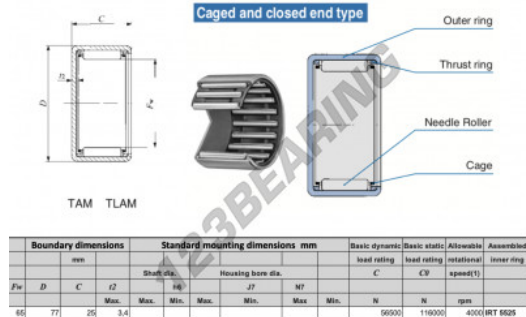

Drawn cup roller bearing TAM6525-IKO - TAM6525-IKO

<https://www.123bearing.eu/bearing-housing/needle-roller-bearing/drawn-cup/tam6525-iko>

PRODUCT FEATURES

Brand	IKO
N° Ean13	3616060600035
Inside diameter	65 mm
Inside diameter	2.559" inch
Outside diameter	77 mm
Outside diameter	3.031" inch
Thickness	25 mm
Thickness	0.984" inch
Limiting speed	4000 rpm
Dynamic load	56.5 kN
Static load	116 kN
Packaging	1