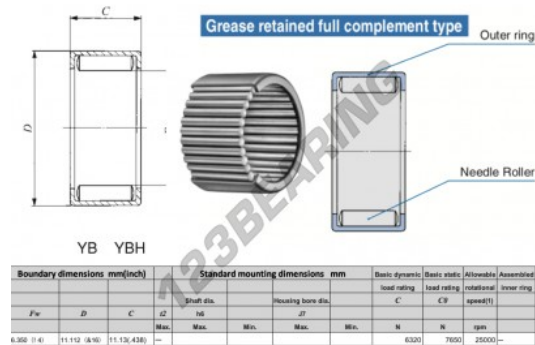

## Drawn cup roller bearing YB47-IKO - YB47-IKO

<https://www.123bearing.eu/bearing-housing/needle-roller-bearing/drawn-cup/yb47-iko>

## PRODUCT FEATURES

Brand	IKO
N° Ean13	3616060600134
Inside diameter	6.35 mm
Outside diameter	11.112 mm
Thickness	11.13 mm
Limiting speed	25000 rpm
Dynamic load	6.32 kN
Static load	7.65 kN
Packaging	1

[contact@123bearing.eu](mailto:contact@123bearing.eu)