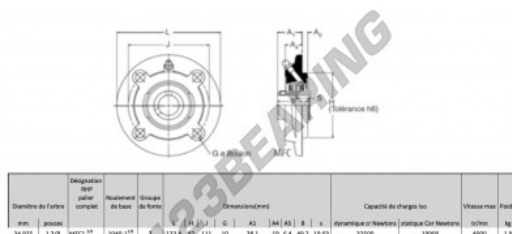

## Housed bearing 4 bolts MFC1-3-8-RHP - MFC1-3-8-RHP

<https://www.123bearing.eu/bearing-housing/housed-bearing/cast-iron-housed-bearing-4/mfc1-3-8-rhp>

### PRODUCT FEATURES

|                          |               |
|--------------------------|---------------|
| Brand                    | RHP           |
| N° Ean13                 | 3616060602589 |
| Shaft diameter           | 34.925 mm     |
| No. of fasteners         | 4             |
| Tightening               | set screw     |
| Mounting center distance | 111 mm        |
| Limiting speed           | 4000 rpm      |
| Material                 | cast iron     |
| Weight                   | 1900 g        |
| Dynamic load             | 32.5 kN       |
| Static load              | 19.9 kN       |
| Packaging                | 1             |