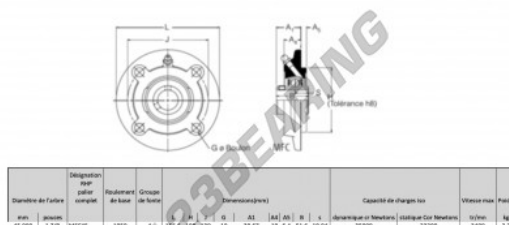

Housed bearing 4 bolts MFC45-RHP - MFC45-RHP

<https://www.123bearing.eu/bearing-housing/housed-bearing/cast-iron-housed-bearing-4/mfc45-rhp>

PRODUCT FEATURES

Brand	RHP
N° Ean13	3616060602619
Shaft diameter	45 mm
Shaft diameter	1.772" inch
No. of fasteners	4
Tightening	set screw
Mounting center distance	130 mm
Mounting center distance	5.118" inch
Limiting speed	3400 rpm
Material	cast iron
Weight	2700 g
Dynamic load	35 kN
Static load	23.2 kN
Packaging	1

contact@123bearing.eu

+33 359 36 04 90

CRT4 de Lesquin 60 Rue Du Haut De Sainghin 59273 Fretin FRANCE