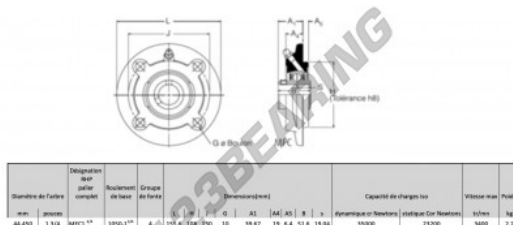

Housed bearing 4 bolts MFC1-3-4-RHP - MFC1-3-4-RHP

<https://www.123bearing.eu/bearing-housing/housed-bearing/cast-iron-housed-bearing-4/mfc1-3-4-rhp>

PRODUCT FEATURES

Brand	RHP
N° Ean13	747023008345
Shaft diameter	44.45 mm
No. of fasteners	4
Tightening	set screw
Mounting center distance	130 mm
Limiting speed	3400 rpm
Material	cast iron
Weight	2700 g
Dynamic load	35 kN
Static load	23.2 kN
Packaging	1