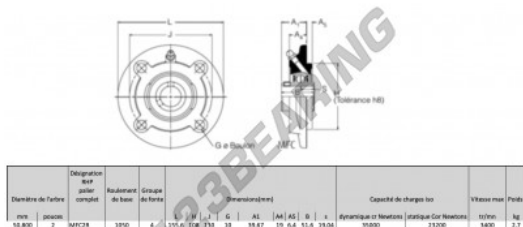

Housed bearing 4 bolts MFC2R-RHP - MFC2R-RHP

<https://www.123bearing.eu/bearing-housing/housed-bearing/cast-iron-housed-bearing-4/mfc2r-rhp>

PRODUCT FEATURES

Brand	RHP
N° Ean13	3616060602640
Shaft diameter	50.8 mm
No. of fasteners	4
Tightening	set screw
Mounting center distance	130 mm
Limiting speed	3400 rpm
Material	cast iron
Weight	2700 g
Dynamic load	35 kN
Static load	23.2 kN
Packaging	1