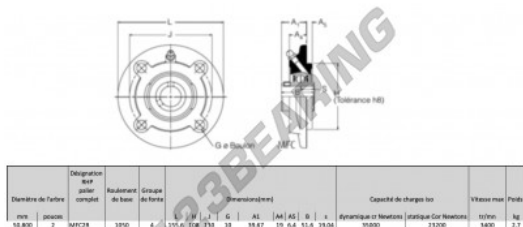

## Housed bearing 4 bolts MFC2R-RHP - MFC2R-RHP

<https://www.123bearing.eu/bearing-housing/housed-bearing/cast-iron-housed-bearing-4/mfc2r-rhp>

### PRODUCT FEATURES

Brand	RHP
N° Ean13	3616060602640
Shaft diameter	50.8 mm
No. of fasteners	4
Tightening	set screw
Mounting center distance	130 mm
Limiting speed	3400 rpm
Material	cast iron
Weight	2700 g
Dynamic load	35 kN
Static load	23.2 kN
Packaging	1