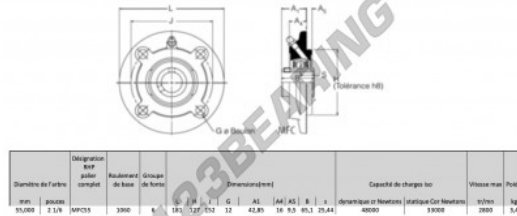

## Housed bearing 4 bolts MFC55-RHP - MFC55-RHP

<https://www.123bearing.eu/bearing-housing/housed-bearing/cast-iron-housed-bearing-4/mfc55-rhp>

### PRODUCT FEATURES

Brand	RHP
N° Ean13	747023008889
Shaft diameter	64.89 mm
No. of fasteners	4
Tightening	set screw
Mounting center distance	152 mm
Limiting speed	2800 rpm
Material	cast iron
Weight	3400 g
Dynamic load	48 kN
Static load	33 kN
Packaging	1
Standard	No standard