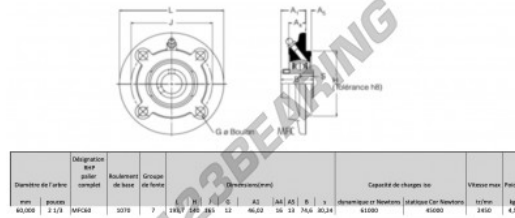

Housed bearing 4 bolts MFC60-RHP - MFC60-RHP

<https://www.123bearing.eu/bearing-housing/housed-bearing/cast-iron-housed-bearing-4/mfc60-rhp>

PRODUCT FEATURES

Brand	RHP
N° Ean13	747023008902
Shaft diameter	60 mm
No. of fasteners	4
Tightening	set screw
Mounting center distance	165 mm
Limiting speed	2450 rpm
Material	cast iron
Weight	4500 g
Dynamic load	61 kN
Static load	45 kN
Packaging	1
Standard	No standard