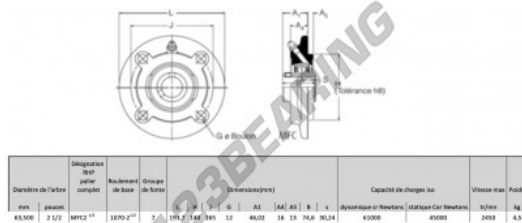

## Housed bearing 4 bolts MFC2-1-2-RHP - MFC2-1-2-RHP

<https://www.123bearing.eu/bearing-housing/housed-bearing/cast-iron-housed-bearing-4/mfc2-1-2-rhp>

### PRODUCT FEATURES

Brand	RHP
N° Ean13	3616060602749
Shaft diameter	63.5 mm
No. of fasteners	4
Tightening	set screw
Mounting center distance	165 mm
Limiting speed	2450 rpm
Material	cast iron
Weight	4500 g
Dynamic load	61 kN
Static load	45 kN
Packaging	-
Standard	No standard