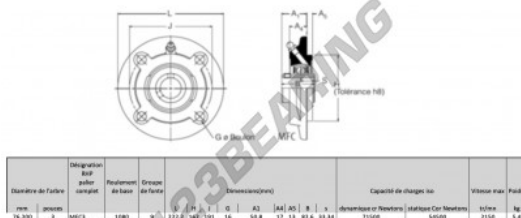

## Housed bearing 4 bolts MFC3-RHP - MFC3-RHP

<https://www.123bearing.eu/bearing-housing/housed-bearing/cast-iron-housed-bearing-4/mfc3-rhp>

### PRODUCT FEATURES

Brand	RHP
N° Ean13	3616060602824
Shaft diameter	76.2 mm
No. of fasteners	4
Tightening	set screw
Mounting center distance	191 mm
Limiting speed	2150 rpm
Material	cast iron
Weight	5400 g
Dynamic load	71.5 kN
Static load	54.5 kN
Packaging	1
Standard	No standard