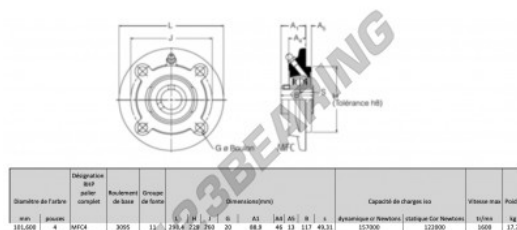

Housed bearing 4 bolts MFC4-RHP - MFC4-RHP

<https://www.123bearing.eu/bearing-housing/housed-bearing/cast-iron-housed-bearing-4/mfc4-rhp>

PRODUCT FEATURES

Brand	RHP
N° Ean13	3616060602909
Shaft diameter	101.6 mm
Shaft diameter	4" inch
No. of fasteners	4
Tightening	set screw
Mounting center distance	260 mm
Mounting center distance	10.236" inch
Limiting speed	1600 rpm
Material	cast iron
Weight	17700 g
Dynamic load	157 kN
Static load	122 kN
Packaging	1
Standard	No standard