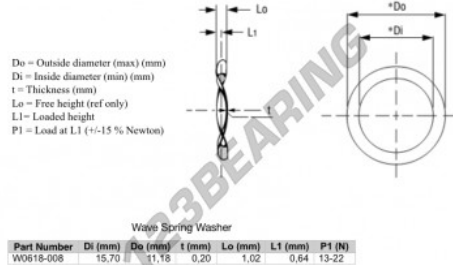

## Wave spring washer WSW-15.7-11.18-0.2 - WSW-15.7-11.18-0.2

<https://www.123bearing.eu/accessories/washer/wave-spring-washer/wsw-15.7-11.18-0.2>

### PRODUCT FEATURES

Brand	GEN
Inside diameter	11.18 mm
Outside diameter	15.7 mm
Thickness	0.2 mm
Material	STEEL
Clearance height	1.02 mm
Packaging	1
Loaded height	0.64
Flat load (approx)	17 N

[contact@123bearing.eu](mailto:contact@123bearing.eu)