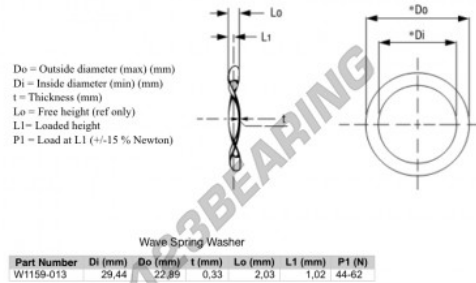

Wave spring washer

WSW-29.44-22.89-0.33 - WSW-29.44-22.89-0.33

<https://www.123bearing.eu/accessories/washer/wave-spring-washer/wsw-29.44-22.89-0.33>

PRODUCT FEATURES

Brand	GEN
Inside diameter	22.89 mm
Outside diameter	29.44 mm
Thickness	0.33 mm
Material	STEEL
Clearance height	2.03 mm
Packaging	1
Loaded height	1.02
Flat load (approx)	53 N