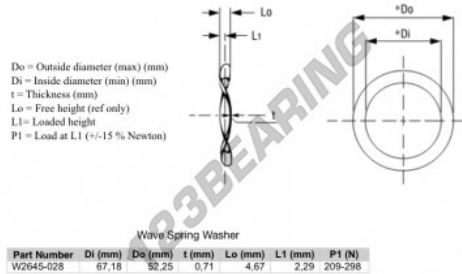

Wave spring washer WSW-67.18-52.25-0.71 - WSW-67.18-52.25-0.71

<https://www.123bearing.eu/accessories/washer/wave-spring-washer/wsw-67.18-52.25-0.71>

PRODUCT FEATURES

Brand	GEN
Inside diameter	52.25 mm
Outside diameter	67.18 mm
Thickness	0.71 mm
Material	STEEL
Clearance height	4.67 mm
Packaging	1
Loaded height	2.29
Flat load (approx)	209 N