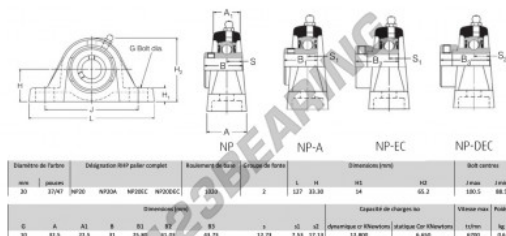

Housed bearing 2 bolts NP20-RHP - NP20-RHP

<https://www.123bearing.eu/bearing-housing/housed-bearing/cast-iron-housed-bearing-2/np20-rhp>

PRODUCT FEATURES

| | |
|--------------------------|---------------|
| Brand | RHP |
| N° Ean13 | 3616060608055 |
| Shaft diameter | 20 mm |
| No. of fasteners | 2 |
| Tightening | set screw |
| Mounting center distance | 85.5 mm |
| Limiting speed | 6700 rpm |
| Material | cast iron |
| Weight | 600 g |
| Dynamic load | 12.8 kN |
| Static load | 6.65 kN |
| Packaging | 1 |