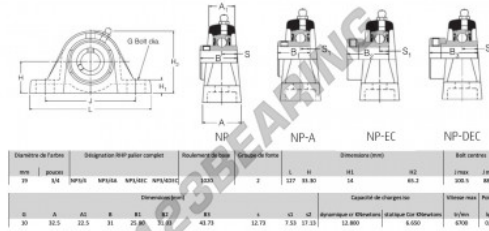

Housed bearing 2 bolts NP3-4-RHP - NP3-4-RHP

<https://www.123bearing.eu/bearing-housing/housed-bearing/cast-iron-housed-bearing-2/np3-4-rhp>

PRODUCT FEATURES

Brand	RHP
N° Ean13	747023018987
Shaft diameter	19 mm
No. of fasteners	2
Tightening	set screw
Mounting center distance	85.5 mm
Limiting speed	6700 rpm
Material	cast iron
Weight	600 g
Dynamic load	12.8 kN
Static load	6.65 kN
Packaging	1