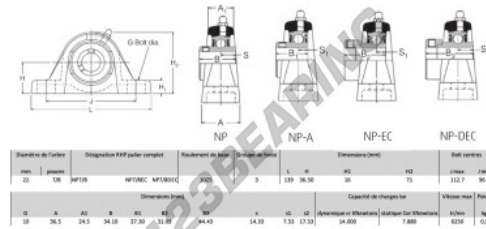

Housed bearing 2 bolts NP7-8-RHP - NP7-8-RHP

<https://www.123bearing.eu/bearing-housing/housed-bearing/cast-iron-housed-bearing-2/np7-8-rhp>

PRODUCT FEATURES

Brand	RHP
N° Ean13	747023019441
Shaft diameter	22 mm
No. of fasteners	2
Tightening	set screw
Mounting center distance	96.8 mm
Limiting speed	6250 rpm
Material	cast iron
Weight	700 g
Dynamic load	14 kN
Static load	7.88 kN
Packaging	1
Standard	No standard