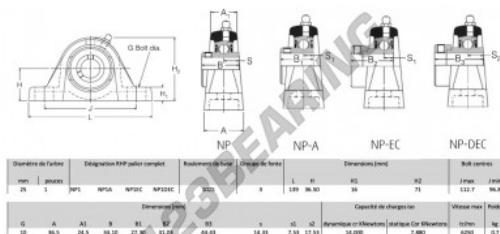

Housed bearing 2 bolts NP1-RHP - NP1-RHP

<https://www.123bearing.eu/bearing-housing/housed-bearing/cast-iron-housed-bearing-2/np1-rhp>

PRODUCT FEATURES

Brand	RHP
N° Ean13	3616060608093
Shaft diameter	25 mm
Shaft diameter	0.984" inch
No. of fasteners	2
Tightening	set screw
Mounting center distance	96.8 mm
Mounting center distance	3.811" inch
Limiting speed	6250 rpm
Material	cast iron
Weight	700 g
Dynamic load	14 kN
Static load	7.88 kN
Packaging	1