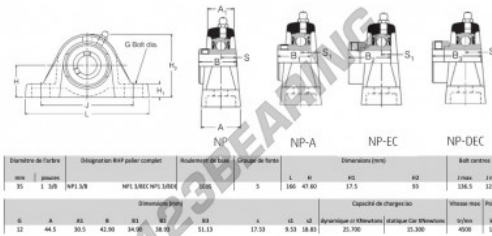

Housed bearing 2 bolts NP1-3-8-RHP - NP1-3-8-RHP

<https://www.123bearing.eu/bearing-housing/housed-bearing/cast-iron-housed-bearing-2/np1-3-8-rhp>

PRODUCT FEATURES

Brand	RHP
N° Ean13	3616060608161
Shaft diameter	35 mm
No. of fasteners	2
Tightening	set screw
Mounting center distance	121.5 mm
Limiting speed	4500 rpm
Material	cast iron
Weight	1700 g
Dynamic load	25.7 kN
Static load	15.3 kN
Packaging	1