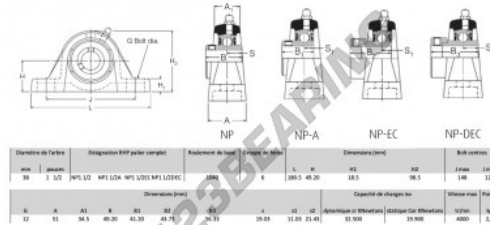

Housed bearing 2 bolts NP1-1-2-RHP - NP1-1-2-RHP

<https://www.123bearing.eu/bearing-housing/housed-bearing/cast-iron-housed-bearing-2/np1-1-2-rhp>

PRODUCT FEATURES

Brand	RHP
N° Ean13	3616060608192
Shaft diameter	38 mm
No. of fasteners	2
Tightening	set screw
Mounting center distance	127 mm
Limiting speed	4000 rpm
Material	cast iron
Weight	2100 g
Dynamic load	32.5 kN
Static load	19.9 kN
Packaging	1
Standard	No standard