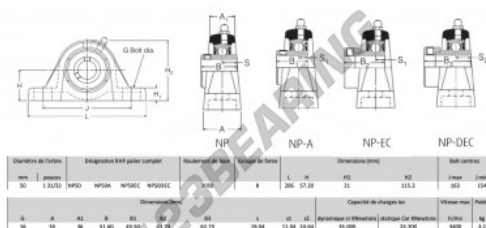

Housed bearing 2 bolts NP50-RHP - NP50-RHP

<https://www.123bearing.eu/bearing-housing/housed-bearing/cast-iron-housed-bearing-2/np50-rhp>

PRODUCT FEATURES

Brand	RHP
N° Ean13	3616060608246
Shaft diameter	50 mm
Shaft diameter	1.969" inch
No. of fasteners	2
Tightening	Concentra
Mounting center distance	154 mm
Mounting center distance	6.063" inch
Limiting speed	3400 rpm
Material	cast iron
Weight	3200 g
Dynamic load	35 kN
Static load	23.2 kN
Packaging	1
Standard	No standard