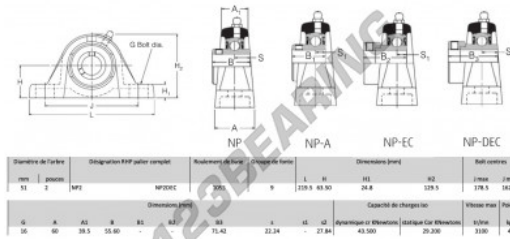

Housed bearing 2 bolts NP2-RHP - NP2-RHP

<https://www.123bearing.eu/bearing-housing/housed-bearing/cast-iron-housed-bearing-2/np2-rhp>

PRODUCT FEATURES

Brand	RHP
N° Ean13	3616060608291
Shaft diameter	51 mm
No. of fasteners	2
Tightening	set screw
Mounting center distance	162.5 mm
Limiting speed	3100 rpm
Material	cast iron
Weight	4000 g
Dynamic load	43.5 kN
Static load	29.2 kN
Packaging	1