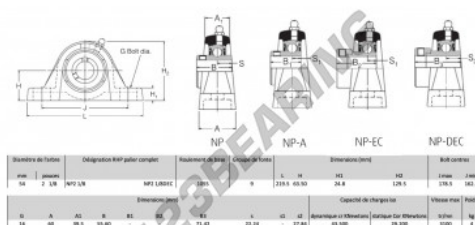

## Housed bearing 2 bolts NP2-1-8-RHP - NP2-1-8-RHP

<https://www.123bearing.eu/bearing-housing/housed-bearing/cast-iron-housed-bearing-2/np2-1-8-rhp>

### PRODUCT FEATURES

Brand	RHP
N° Ean13	3616060608307
Shaft diameter	54 mm
No. of fasteners	2
Tightening	set screw
Mounting center distance	162.5 mm
Limiting speed	3100 rpm
Material	cast iron
Weight	4000 g
Dynamic load	43.5 kN
Static load	29.2 kN
Packaging	1