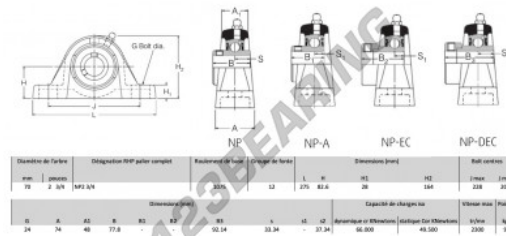

Housed bearing 2 bolts NP2-3-4-RHP - NP2-3-4-RHP

<https://www.123bearing.eu/bearing-housing/housed-bearing/cast-iron-housed-bearing-2/np2-3-4-rhp>

PRODUCT FEATURES

Brand	RHP
N° Ean13	3616060608406
Shaft diameter	70 mm
No. of fasteners	2
Tightening	set screw
Mounting center distance	206 mm
Limiting speed	2300 rpm
Material	cast iron
Weight	9000 g
Dynamic load	66 kN
Static load	49 kN
Packaging	1