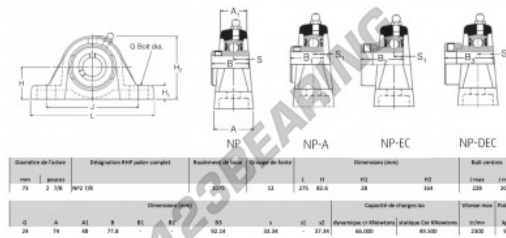

Housed bearing 2 bolts NP2-7-8-RHP - NP2-7-8-RHP

<https://www.123bearing.eu/bearing-housing/housed-bearing/cast-iron-housed-bearing-2/np2-7-8-rhp>

PRODUCT FEATURES

Brand	RHP
N° Ean13	3616060608413
Shaft diameter	73 mm
No. of fasteners	2
Tightening	set screw
Mounting center distance	206 mm
Limiting speed	2300 rpm
Material	cast iron
Weight	9000 g
Dynamic load	66 kN
Static load	49 kN
Packaging	1
Standard	No standard