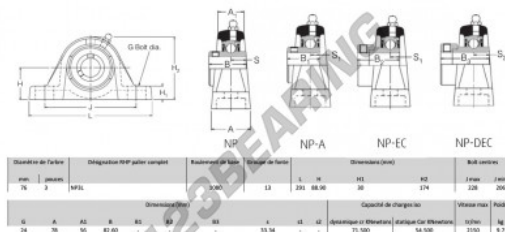

Housed bearing 2 bolts NP3L-RHP - NP3L-RHP

<https://www.123bearing.eu/bearing-housing/housed-bearing/cast-iron-housed-bearing-2/np3l-rhp>

PRODUCT FEATURES

Brand	RHP
N° Ean13	3616060608451
Shaft diameter	76 mm
No. of fasteners	2
Tightening	set screw
Mounting center distance	206 mm
Limiting speed	2150 rpm
Material	cast iron
Weight	9700 g
Dynamic load	71 kN
Static load	54 kN
Packaging	1