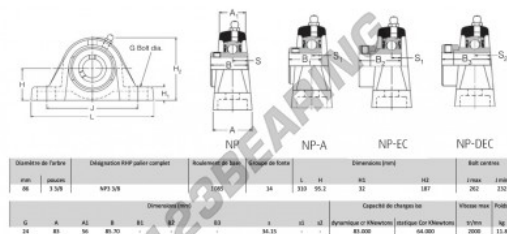

Housed bearing 2 bolts NP3-3-8-RHP - NP3-3-8-RHP

<https://www.123bearing.eu/bearing-housing/housed-bearing/cast-iron-housed-bearing-2/np3-3-8-rhp>

PRODUCT FEATURES

Brand	RHP
N° Ean13	3616060608482
Shaft diameter	86 mm
No. of fasteners	2
Tightening	set screw
Mounting center distance	232 mm
Limiting speed	2000 rpm
Material	cast iron
Weight	11800 g
Dynamic load	83 kN
Static load	64 kN
Packaging	1