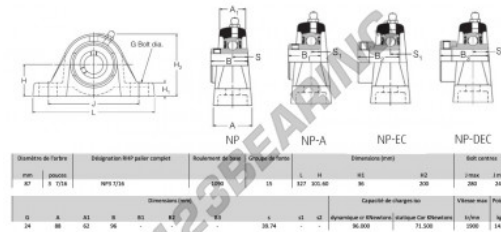

## Housed bearing 2 bolts NP3-7-16-RHP - NP3-7-16-RHP

<https://www.123bearing.eu/bearing-housing/housed-bearing/cast-iron-housed-bearing-2/np3-7-16-rhp>

### PRODUCT FEATURES

Brand	RHP
N° Ean13	3616060608505
Shaft diameter	87 mm
Shaft diameter	3.425" inch
No. of fasteners	2
Tightening	set screw
Mounting center distance	244 mm
Mounting center distance	9.606" inch
Limiting speed	1900 rpm
Material	cast iron
Weight	14700 g
Dynamic load	96 kN
Static load	71 kN
Packaging	1