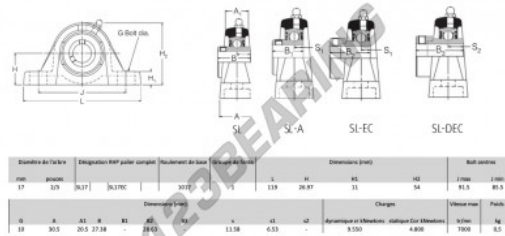

Housed bearing 2 bolts SL17-RHP - SL17-RHP

<https://www.123bearing.eu/bearing-housing/housed-bearing/cast-iron-housed-bearing-2/sl17-rhp>

PRODUCT FEATURES

Brand	RHP
N° Ean13	3616060608574
Shaft diameter	17 mm
Shaft diameter	0.669" inch
No. of fasteners	2
Tightening	set screw
Mounting center distance	85.5 mm
Mounting center distance	3.366" inch
Limiting speed	7000 rpm
Material	cast iron
Weight	500 g
Dynamic load	9.55 kN
Static load	4.8 kN
Packaging	1