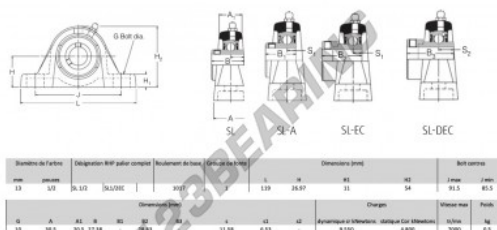

## Housed bearing 2 bolts SL1-2-RHP - SL1-2-RHP

<https://www.123bearing.eu/bearing-housing/housed-bearing/cast-iron-housed-bearing-2/sl1-2-rhp>

### PRODUCT FEATURES

Brand	RHP
N° Ean13	3616060608581
Shaft diameter	13 mm
No. of fasteners	2
Tightening	set screw
Mounting center distance	85.5 mm
Limiting speed	7000 rpm
Material	cast iron
Weight	500 g
Dynamic load	9.55 kN
Static load	4.8 kN
Packaging	1