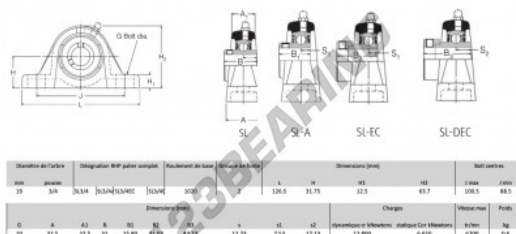

## Housed bearing 2 bolts SL3-4-RHP - SL3-4-RHP

<https://www.123bearing.eu/bearing-housing/housed-bearing/cast-iron-housed-bearing-2/sl3-4-rhp>

### PRODUCT FEATURES

Brand	RHP
N° Ean13	3616060608611
Shaft diameter	19 mm
No. of fasteners	2
Tightening	set screw
Mounting center distance	88.5 mm
Limiting speed	6700 rpm
Material	cast iron
Weight	600 g
Dynamic load	12.8 kN
Static load	6.65 kN
Packaging	1